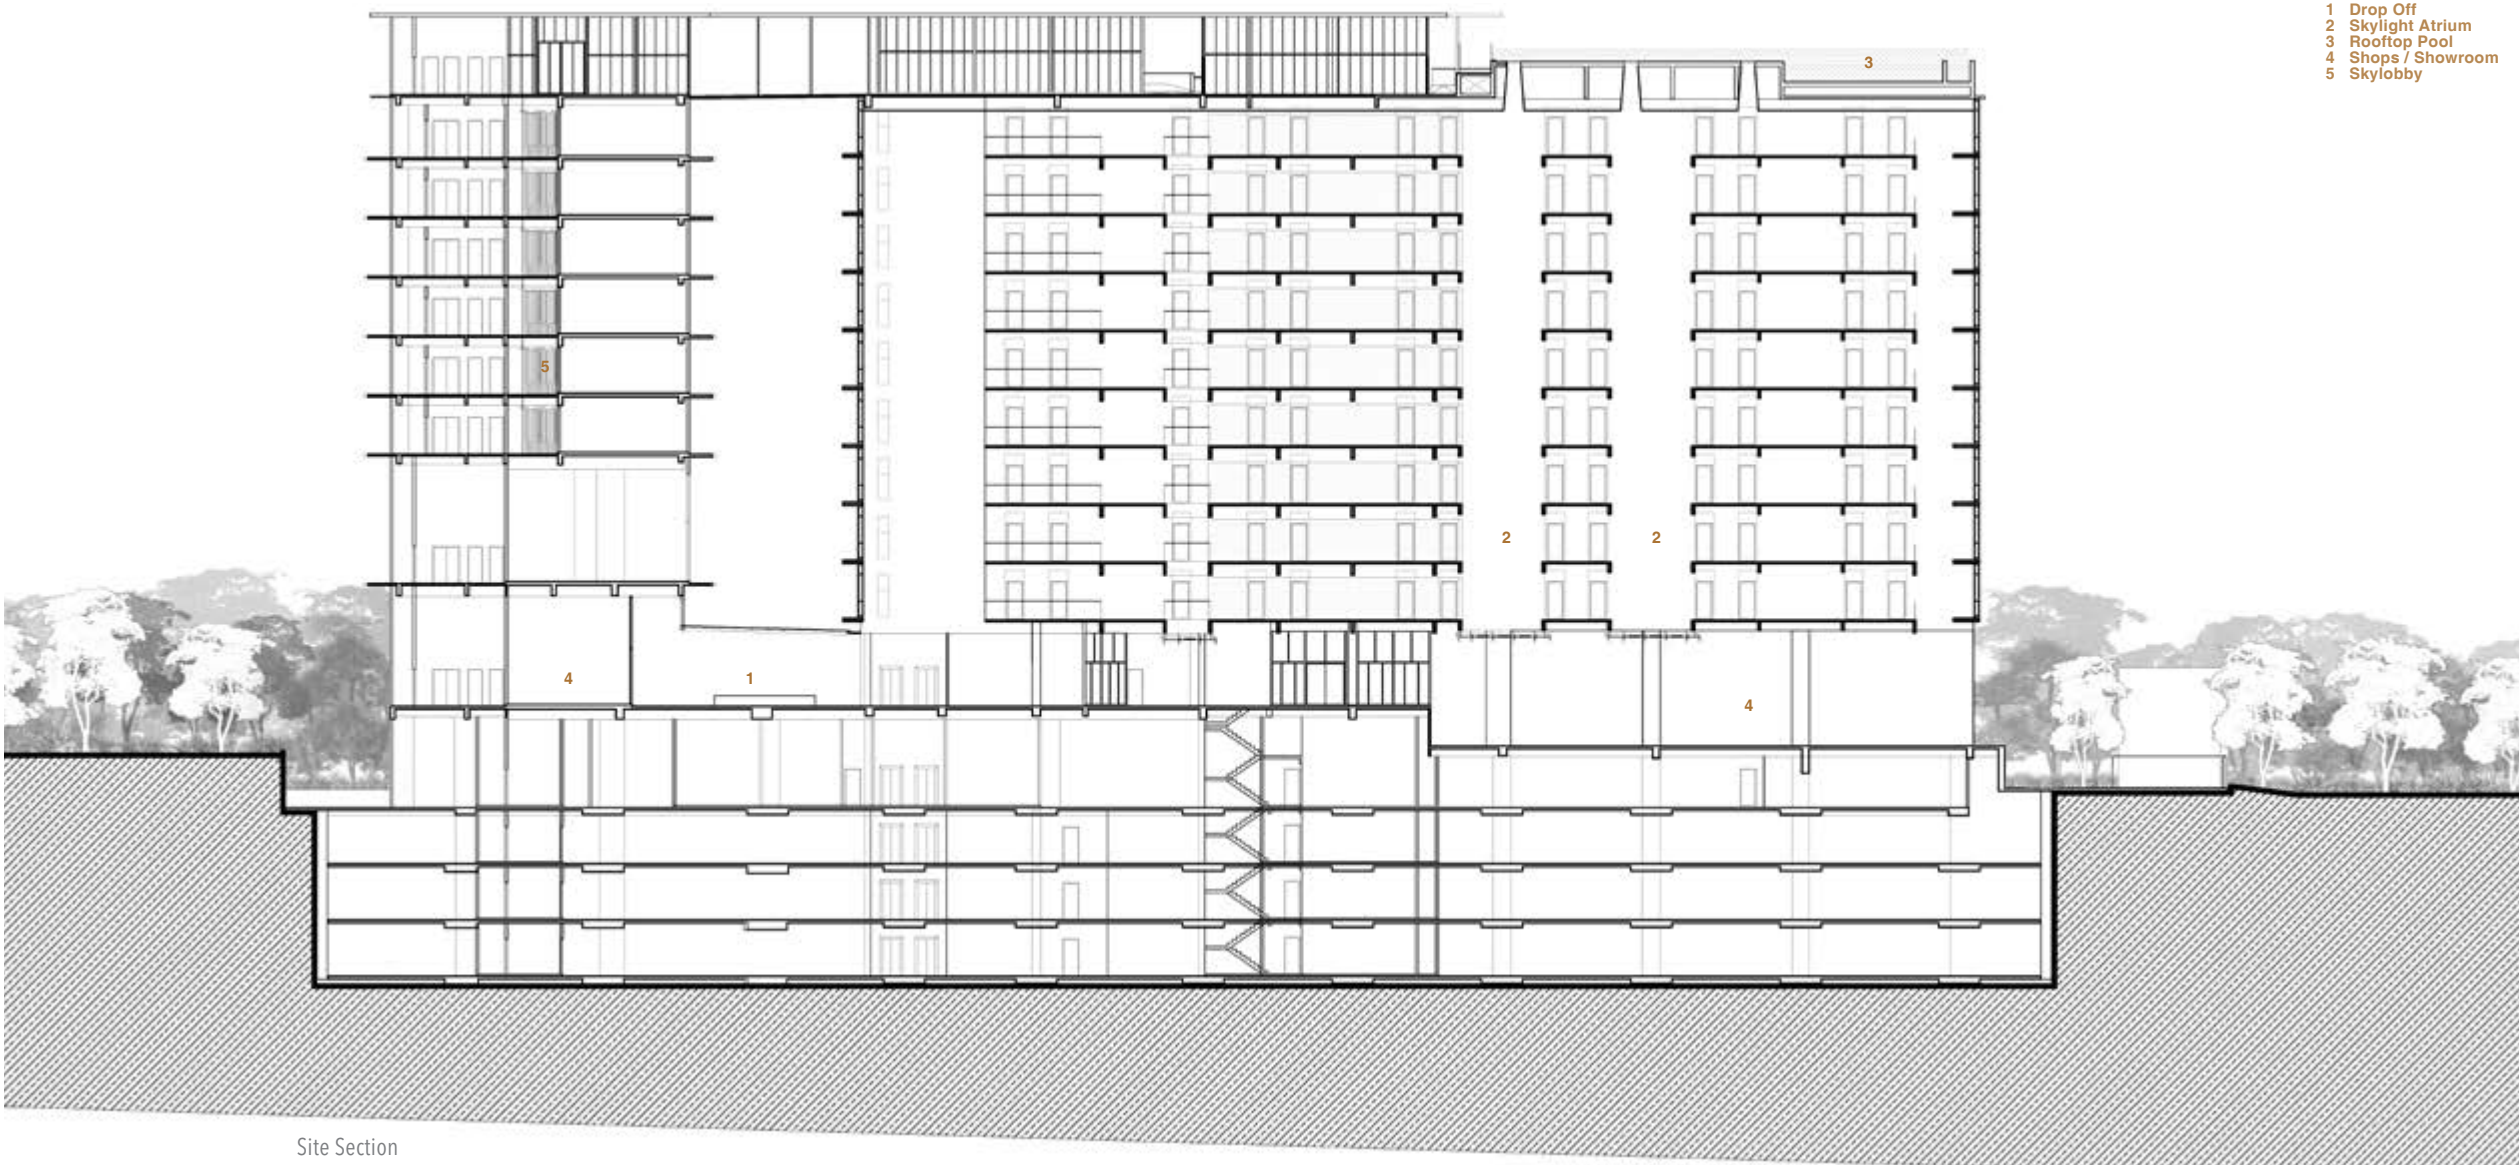

THE
SIGNATURE

The Signature

Desa Sri Hartamas,
Malaysia
2010 - 2015

The Signature is a 11-storey multi-use commercial complex comprising of 2 luxury car showroom / 3S centre, serviced apartments units and a boutique hotel with rooftop facilities.

- 1 Drop Off
- 2 Skylight Atrium
- 3 Rooftop Pool
- 4 Shops / Showroom
- 5 Skylobby

Site Section